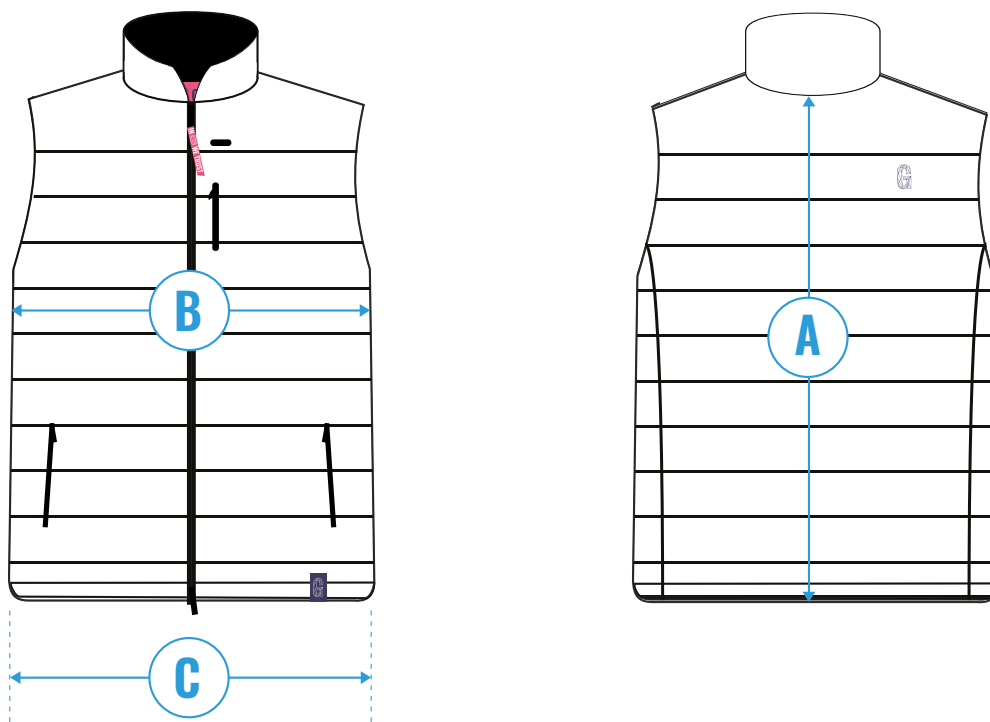

GYEON®

VEST

SIZE TABLE

The sizes below are given in centimeters

		S	M	L	XL	XXL
A	Lenght through center back	69	71	73		
B	1/2 chest width	54	56	58		
C	1/2 bottom width	52	54	56		